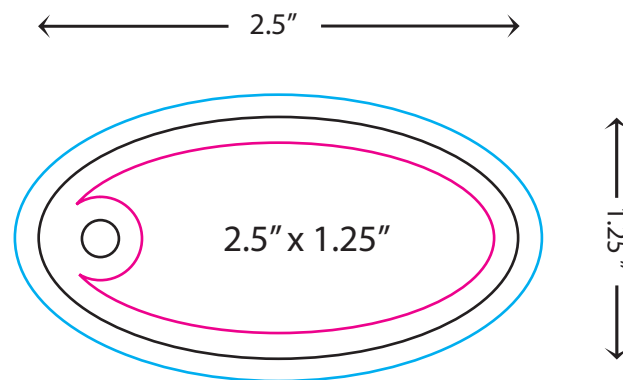

SPEC SHEET

Oval Key Tag

IMPORTANT:

Artwork must be supplied in high resolution.
300dpi minimum for raster OR vector files.

We accept only the follow file formats:
PDF, EPS, TIFF, JPEG, PSD, AI, INDD, CDR

If fonts are used in your layout, please embed or outline
them prior to output.

DIMENSIONS:

Key Tags:

Safe Zone 2.375" x 1.125"

Cut Line 2.5" x 1.25"

Bleed 2.625" x 1.375"

Full Layout Size:

Cut Line 2.5" x 1.25"

Questions? 800.749.1011
or visit www.IDsource.com