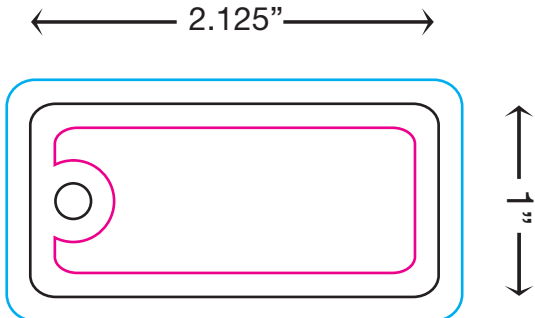

# KEY CHAIN TAG

**NOTE:** This template is presented in full size. Please refer to the provided spec sheets for specific design dimensions. You may design directly from this template.

Key:

- 
- Safe Zone
  - Cut Line
  - Bleed