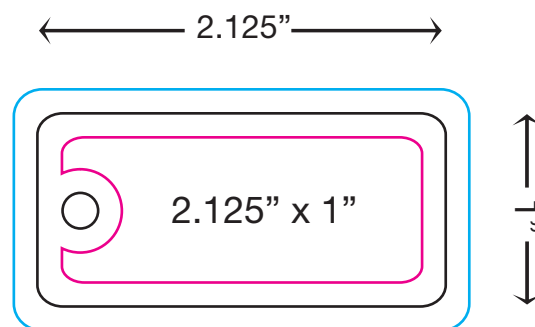

KEY CHAIN TAG NoTab 3

IMPORTANT:

Artwork must be supplied in high resolution.
300dpi minimum for raster OR vector files.

We accept only the follow file formats:
PDF, EPS, TIFF, JPEG, PSD, AI, INDD, CDR

If fonts are used in your layout, please embed or
outline them prior to output.

DIMENSIONS:

Key Tag:

Safe Zone	2" x .875"
Cut Line	2.125" x 1"
Bleed	2.25" x 1.125"

Full Layout Size:

Cut Line	2.125" x 1"
----------	-------------

Questions? 800.749.1011
or visit www.IDsource.com