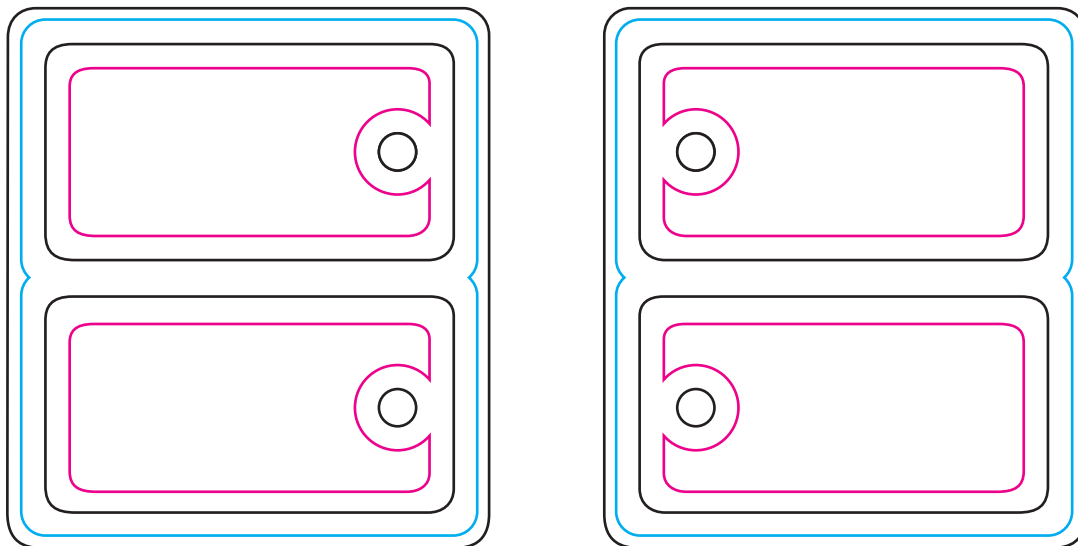

Combo 7 Template

Key Tags

2.5 " wide x 2.8125 " tall

Front

Back

NOTE: This template is presented in full size. Please refer to the provided spec sheets for specific design dimensions. You may design directly from this template.

 Safe Zone

 Cut Line

 Bleed