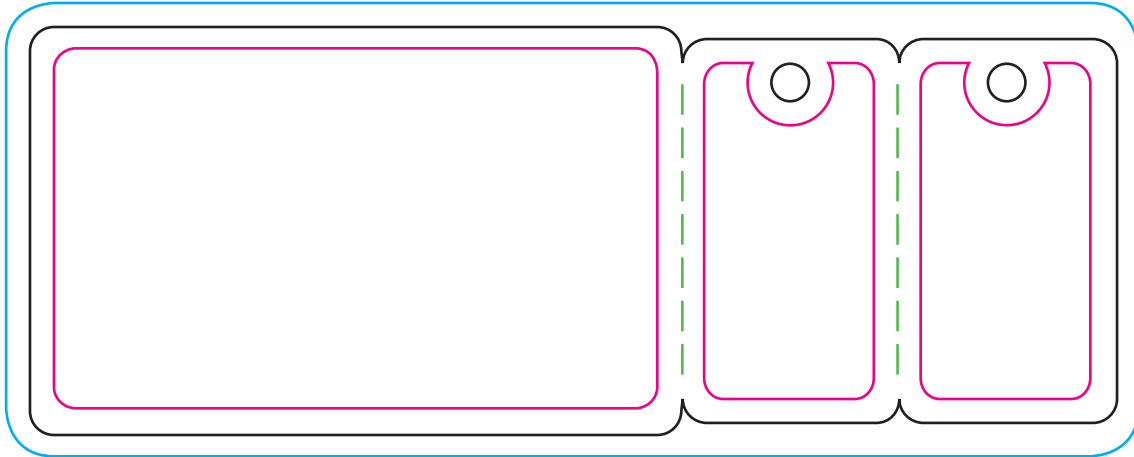

Combo 2 Template

Key Tags

5.6608" wide x 2.125" tall

Front

Back

NOTE: This template is presented in full size. Please refer to the provided spec sheets for specific design dimensions. You may design directly from this template.

NOTE: Make sure a single, solid color is used across the green cut line. We can not guarantee an exact cut if separate colors are used on opposite sides.

 Safe Zone

 Cut Line

 Bleed