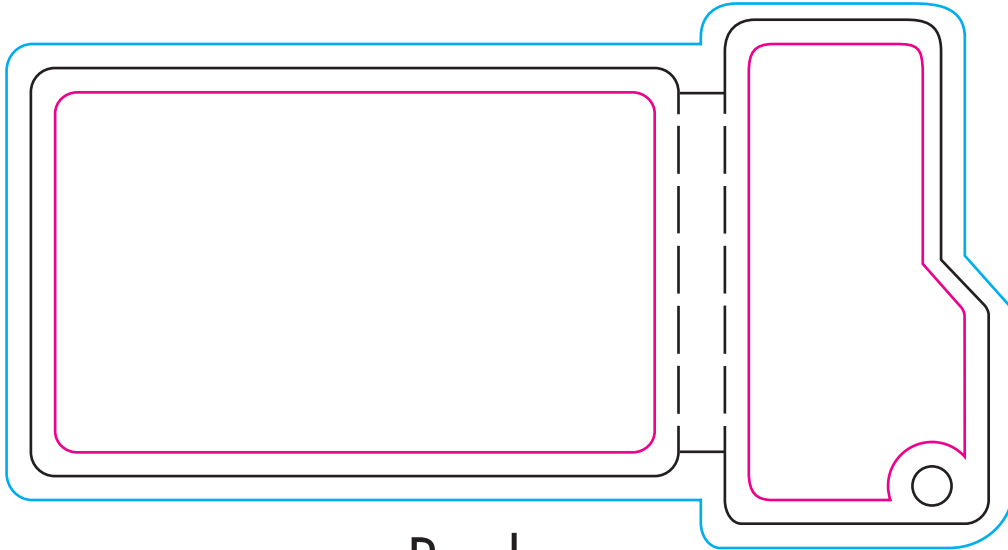

Combo 1 Template

Key Tags

5" wide x 2.625" tall

Front

Back

NOTE: This template is presented in full size. Please refer to the provided spec sheets for specific design dimensions. You may design directly from this template.

 Safe Zone

 Cut Line

 Bleed