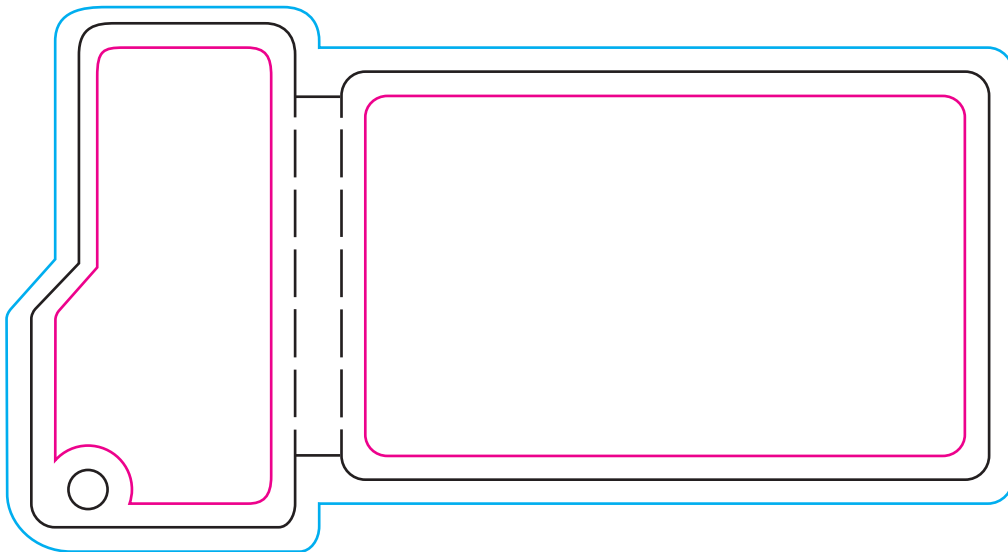

Combo 1 Template

Key Tags

5" wide x 2.625" tall

Front

Back

NOTE: This template is presented in full size. Please refer to the provided spec sheets for specific design dimensions. You may design directly from this template.

 Safe Zone

 Cut Line

 Bleed