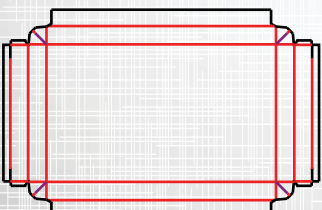

Tuck End

Smallest: 1.75 L x .75 W x 1.75 H
Largest: 7 L x 1.25 W x 7 H

Tuck Top w/ Hang Tab

Smallest: 2.5 L x .875 W x 2.5 H
Largest: 7 L x 1.25 W x 7 H

Tuck Top/Snap Lock Bottom

Smallest: 1.5 L x 1 W x 2.5 H
Largest: 4.25 L x 4.25 W x 3.125 H

Tuck Top w/Auto Lock Bottom

Smallest: 1.5 L x 1 W x 2.375 H
Largest: 7 L x 1.25 W x 7 H

Roll End Tray w/Lid

Smallest: 3 L x 2 W x 1 H
Largest: 5 L x 6 W x 1.5 H

Double Glued Side Wall Tray

Smallest: 3 L x 2 W x 1 H
Largest: 12 L x 7 W x 1 H