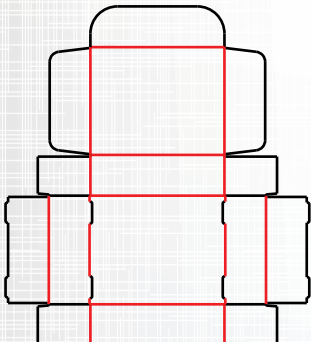

Tuck End

Smallest: 1.75 L x .75 W x 1.75 H
Largest: 7 L x 1.25 W x 7 H

Tuck Top w/ Hang Tab

Smallest: 2.5 L x .875 W x 2.5 H
Largest: 7 L x 1.25 W x 7 H

Tuck Top/Snap Lock Bottom

Smallest: 1.5 L x 1 W x 2.5 H
Largest: 4.25 L x 4.25 W x 3.125 H

Tuck Top w/Auto Lock Bottom

Smallest: 1.5 L x 1 W x 2.375 H
Largest: 7 L x 1.25 W x 7 H

Roll End Tray w/Lid

Smallest: 3 L x 2 W x 1 H
Largest: 5 L x 6 W x 1.5 H

Double Glued Side Wall Tray

Smallest: 3 L x 2 W x 1 H
Largest: 12 L x 7 W x 1 H