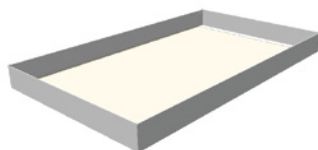

Tuck End

Smallest: 1.75 L x .75 W x 1.75 H
Largest: 7 L x 1.25 W x 7 H

Tuck Top w/ Hang Tab

Smallest: 2.5 L x .875 W x 2.5 H
Largest: 7 L x 1.25 W x 7 H

Tuck Top/Snap Lock Bottom

Smallest: 1.5 L x 1 W x 2.5 H
Largest: 4.25 L x 4.25 W x 3.125 H

Tuck Top w/Auto Lock Bottom

Smallest: 1.5 L x 1 W x 2.375 H
Largest: 7 L x 1.25 W x 7 H

Roll End Tray w/Lid

Smallest: 3 L x 2 W x 1 H
Largest: 5 L x 6 W x 1.5 H

Double Glued Side Wall Tray

Smallest: 3 L x 2 W x 1 H
Largest: 12 L x 7 W x 1 H