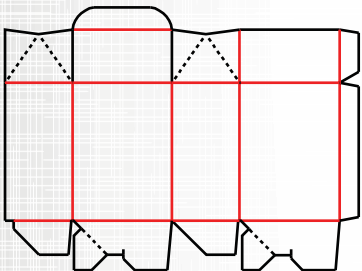

Tuck End

Smallest: 1.75 L x .75 W x 1.75 H
Largest: 7 L x 1.25 W x 7 H

Tuck Top w/ Hang Tab

Smallest: 2.5 L x .875 W x 2.5 H
Largest: 7 L x 1.25 W x 7 H

Tuck Top/Snap Lock Bottom

Smallest: 1.5 L x 1 W x 2.5 H
Largest: 4.25 L x 4.25 W x 3.125 H

Tuck Top w/Auto Lock Bottom

Smallest: 1.5 L x 1 W x 2.375 H
Largest: 7 L x 1.25 W x 7 H

Roll End Tray w/Lid

Smallest: 3 L x 2 W x 1 H
Largest: 5 L x 6 W x 1.5 H

Double Glued Side Wall Tray

Smallest: 3 L x 2 W x 1 H
Largest: 12 L x 7 W x 1 H