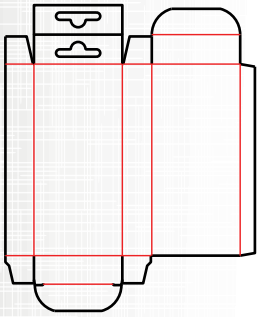

Tuck End

Smallest: 1.75 L x .75 W x 1.75 H
Largest: 7 L x 1.25 W x 7 H

Tuck Top w/ Hang Tab

Smallest: 2.5 L x .875 W x 2.5 H
Largest: 7 L x 1.25 W x 7 H

Tuck Top/Snap Lock Bottom

Smallest: 1.5 L x 1 W x 2.5 H
Largest: 4.25 L x 4.25 W x 3.125 H

Tuck Top w/Auto Lock Bottom

Smallest: 1.5 L x 1 W x 2.375 H
Largest: 7 L x 1.25 W x 7 H

Roll End Tray w/Lid

Smallest: 3 L x 2 W x 1 H
Largest: 5 L x 6 W x 1.5 H

Double Glued Side Wall Tray

Smallest: 3 L x 2 W x 1 H
Largest: 12 L x 7 W x 1 H