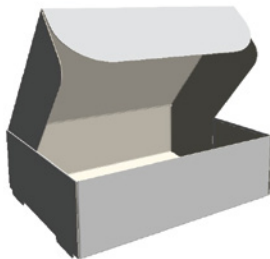

Tuck End

Smallest: 1.75 L x .75 W x 1.75 H
Largest: 7 L x 1.25 W x 7 H

Tuck Top w/ Hang Tab

Smallest: 2.5 L x .875 W x 2.5 H
Largest: 7 L x 1.25 W x 7 H

Tuck Top/Snap Lock Bottom

Smallest: 1.5 L x 1 W x 2.5 H
Largest: 4.25 L x 4.25 W x 3.125 H

Tuck Top w/Auto Lock Bottom

Smallest: 1.5 L x 1 W x 2.375 H
Largest: 7 L x 1.25 W x 7 H

Roll End Tray w/Lid

Smallest: 3 L x 2 W x 1 H
Largest: 5 L x 6 W x 1.5 H

Double Glued Side Wall Tray

Smallest: 3 L x 2 W x 1 H
Largest: 12 L x 7 W x 1 H